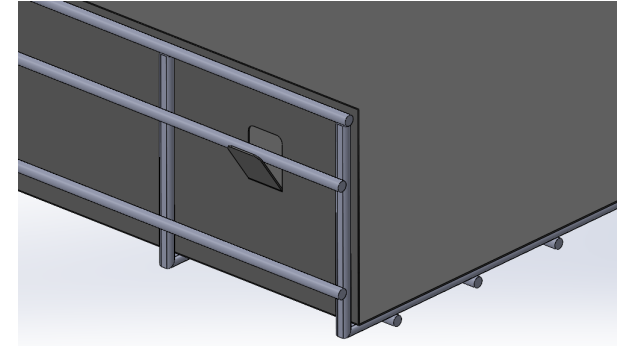

MR Tool-Less Rigid Plastic Tray Liner in 5' Ship-Flat Sheets

MADE READY
CORPORATION

Available in two configurations:

With sidewalls

- Tool-Less Secure-Lock Tabs for rapid installation
- Additional fastening points for cable ties

TOOL-LESS SECURE-LOCK TABS FOR RAPID INSTALLATION

Flat

- Drop-In Installation
- Mounting points for cable ties

CATALOG SKU	DESCRIPTION	A	B	C	L	WEIGHT (ea)
MRTLPP-12.4S-10PK	12" Tool-less Tray Liner with 4" sides - 10 Pack	19.49" (495mm)	11.61" (295mm)	3.94" (100mm)	59.2" (1503mm)	2.8lb (1.3kg)
MRTLPP-12.F-10PK	12" Tool Less Tray Liner, Flat - 10 pack	11.61" (295mm)	--	--	59.2" (1503mm)	3.1lb (1.4kg)
MRTLPP-18.4S-10PK	18" Tool-less Tray Liner with 4" sides - 10 Pack	25.39" (645mm)	17.51" (445mm)	3.94" (100mm)	59.2" (1503mm)	3.6lb (1.6kg)
MRTLPP-18.F-10PK	18" Tool Less Tray Liner, Flat - 10 pack	17.51" (445mm)	--	--	59.2" (1503mm)	2.5lb (1.1kg)
MRTLPP-24.4S-10PK	24" Tool-less Tray Liner with 4" sides - 10 Pack	31.30" (795mm)	23.43" (595mm)	3.94" (100mm)	59.2" (1503mm)	4.4 lb (2.0kg)
MRTLPP-24.F-10PK	24" Tool Less Tray Liner, Flat - 10 pack	23.43" (595mm)	--	--	59.2" (1503mm)	3.1 lb (1.4kg)
MRTLPP-36.4S-10PK	36" Tool-less Tray Liner with 4" sides - 10 Pack	43.19" (1097mm)	35.31" (897mm)	3.94" (100mm)	59.2" (1503mm)	6.6lb (3.0kg)
MRTLPP-36.F-10PK	36" Tool Less Tray Liner, Flat - 10 pack	35.31" (897mm)	--	--	59.2" (1503mm)	4.7lb (2.1kg)

-Color: Black

-Lightweight

-Ships Flat

-Quickly Fold Sides on Pre-Formed Hinges

-Lock Into Place with Tool-Less Secure-Lock Tabs

www.madeready.net/patents