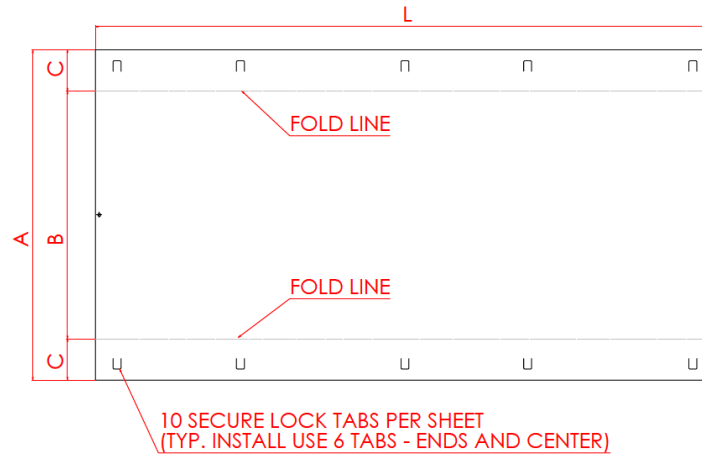

MR Tool-Less Rigid Plastic Tray Liner in 5' Ship-Flat Sheets

MADE READY
CORPORATION

Available in two configurations:

With sidewalls

- Tool-Less Secure-Lock Tabs for rapid installation
- Additional fastening points for cable ties

TOOL-LESS SECURE-LOCK TABS FOR RAPID INSTALLATION

Flat

- Drop-In Installation
- Mounting points for cable ties

CATALOG SKU	DESCRIPTION	A	B	C	L	WEIGHT (ea)
MRTLPP-12.4S-10PK	12" Tool-less Tray Liner with 4" sides - 10 Pack	19.49" (495mm)	11.61" (295mm)	3.94" (100mm)	59.2" (1503mm)	2.8lb (1.3kg)
MRTLPP-12.F-10PK	12" Tool Less Tray Liner, Flat - 10 pack	11.61" (295mm)	--	--	59.2" (1503mm)	3.1lb (1.4kg)
MRTLPP-18.4S-10PK	18" Tool-less Tray Liner with 4" sides - 10 Pack	25.39" (645mm)	17.51" (445mm)	3.94" (100mm)	59.2" (1503mm)	3.6lb (1.6kg)
MRTLPP-18.F-10PK	18" Tool Less Tray Liner, Flat - 10 pack	17.51" (445mm)	--	--	59.2" (1503mm)	2.5lb (1.1kg)
MRTLPP-24.4S-10PK	24" Tool-less Tray Liner with 4" sides - 10 Pack	31.30" (795mm)	23.43" (595mm)	3.94" (100mm)	59.2" (1503mm)	4.4 lb (2.0kg)
MRTLPP-24.F-10PK	24" Tool Less Tray Liner, Flat - 10 pack	23.43" (595mm)	--	--	59.2" (1503mm)	3.1 lb (1.4kg)
MRTLPP-36.4S-10PK	36" Tool-less Tray Liner with 4" sides - 10 Pack	43.19" (1097mm)	35.31" (897mm)	3.94" (100mm)	59.2" (1503mm)	6.6lb (3.0kg)
MRTLPP-36.F-10PK	36" Tool Less Tray Liner, Flat - 10 pack	35.31" (897mm)	--	--	59.2" (1503mm)	4.7lb (2.1kg)

-Color: Black

-Lightweight

-Ships Flat

-Quickly Fold Sides on Pre-Formed Hinges

-Lock Into Place with Tool-Less Secure-Lock Tabs

www.madeready.net/patents