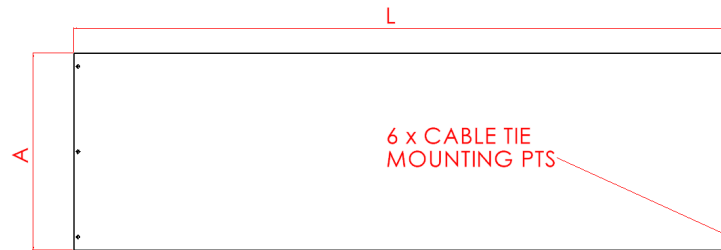

MR Tool-Less Rigid Plastic Tray Liner in 5' Ship-Flat Sheets

MADE READY
CORPORATION

Available in two configurations:

With sidewalls

- Tool-Less Secure-Lock Tabs for rapid installation
- Additional fastening points for cable ties

TOOL-LESS SECURE-LOCK TABS FOR RAPID INSTALLATION

Flat

- Drop-In Installation
- Mounting points for cable ties

CATALOG SKU	DESCRIPTION	A	B	C	L	WEIGHT (ea)
MRTLPP-12.4S-10PK	12" Tool-less Tray Liner with 4" sides - 10 Pack	19.49" (495mm)	11.61" (295mm)	3.94" (100mm)	59.2" (1503mm)	2.8lb (1.3kg)
MRTLPP-12.F-10PK	12" Tool Less Tray Liner, Flat - 10 pack	11.61" (295mm)	--	--	59.2" (1503mm)	3.1lb (1.4kg)
MRTLPP-18.4S-10PK	18" Tool-less Tray Liner with 4" sides - 10 Pack	25.39" (645mm)	17.51" (445mm)	3.94" (100mm)	59.2" (1503mm)	3.6lb (1.6kg)
MRTLPP-18.F-10PK	18" Tool Less Tray Liner, Flat - 10 pack	17.51" (445mm)	--	--	59.2" (1503mm)	2.5lb (1.1kg)
MRTLPP-24.4S-10PK	24" Tool-less Tray Liner with 4" sides - 10 Pack	31.30" (795mm)	23.43" (595mm)	3.94" (100mm)	59.2" (1503mm)	4.4 lb (2.0kg)
MRTLPP-24.F-10PK	24" Tool Less Tray Liner, Flat - 10 pack	23.43" (595mm)	--	--	59.2" (1503mm)	3.1 lb (1.4kg)
MRTLPP-36.4S-10PK	36" Tool-less Tray Liner with 4" sides - 10 Pack	43.19" (1097mm)	35.31" (897mm)	3.94" (100mm)	59.2" (1503mm)	6.6lb (3.0kg)
MRTLPP-36.F-10PK	36" Tool Less Tray Liner, Flat - 10 pack	35.31" (897mm)	--	--	59.2" (1503mm)	4.7lb (2.1kg)