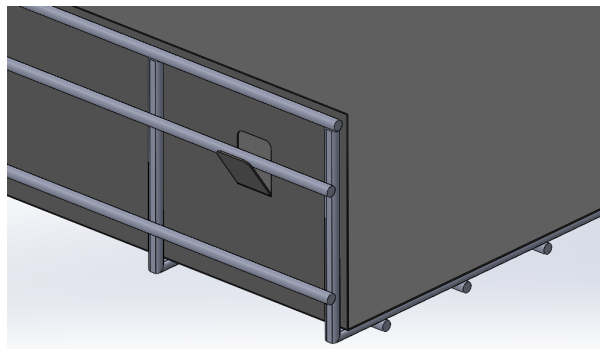

**10 SECURE LOCK TABS PER SHEET
(TYP. INSTALL USE 6 TABS - ENDS AND CENTER)**

TOOL-LESS SECURE-LOCK TABS FOR RAPID INSTALLATION