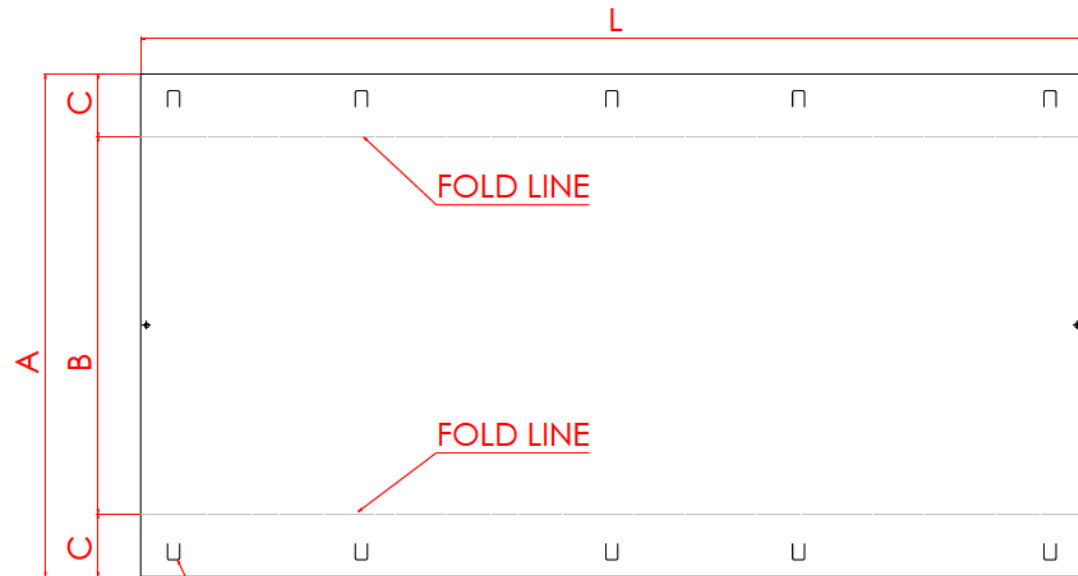

## MR Tool-Less Rigid Plastic Tray Liner in 5' Ship-Flat Sheets

CATALOG SKU	DESCRIPTION	A	B	C	L	WEIGHT
MRTLPP-24.4S	24" tray liner with 4" sides	31.51" (800mm)	23.63" (600mm)	3.94" (100mm)	59.2 (1503mm)	3.8 (1.7)
MRTLPP-18.4S	18" tray liner with 4" sides	25.51" (648mm)	17.64" (448mm)	3.94" (100mm)	59.2 (1503mm)	3.1 (1.4)
MRTLPP-12.4S	12" tray liner with 4" sides	19.49" (495mm)	11.62" (295mm)	3.94" (100mm)	59.2 (1503mm)	2.4 (1.1)

- Color: Black
- Lightweight
- Ships Flat
- Quickly Fold Sides on Pre-Formed Hinges
- Lock Into Place with Tool-Less Secure-Lock Tabs

**10 SECURE LOCK TABS PER SHEET  
(TYP. INSTALL USE 6 TABS - ENDS AND CENTER)**